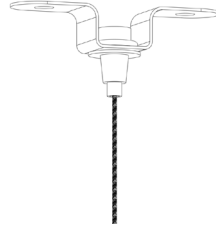

hush.
acoustics

Supplementary

Hardware Specifications

Quiet by design

Hush Acoustics Hardware

Ceiling Mounts

Single Anchor

T-Bar Clip
and Clevis Hook

U Anchor

Flush Mount

Acoustic Mounts

Clevis Hook

Clevis Hook
and T-Track

Shoulder
Bracket

U Anchor

Wall Mounts

Flush
Mount

Keyhole
Bracket

Construction
Adhesive

Magnet

Desk Mounts

Retro
Clamp

Fixed
Clamp

Examples

Room Divider
Hardware
Single Anchor - Wire
- Shoulder Bracket

Cloud Hardware
U Anchor - Wire
- U Anchor

Baffle Hardware
U Anchor - Wire
- Clevis Hook
and T-Track