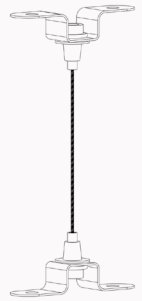

hush.
acoustics

Supplementary

Hardware Specifications

Quiet by design

Hush Acoustics Hardware

Ceiling Mounts

Single Anchor

T-Bar Clip
and Clevis Hook

U Anchor

Flush Mount

Acoustic Mounts

Clevis Hook

Clevis Hook
and T-Track

Shoulder
Bracket

U Anchor

Wall Mounts

Flush
Mount

Keyhole
Bracket

Construction
Adhesive

Magnet

Desk Mounts

Retro
Clamp

Fixed
Clamp

Examples

Room Divider
Hardware
Single Anchor - Wire
- Shoulder Bracket

Cloud Hardware
U Anchor - Wire
- U Anchor

Baffle Hardware
U Anchor - Wire
- Clevis Hook
and T-Track