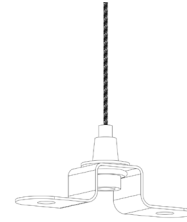

hush.
acoustics

Supplementary

Hardware Specifications

Quiet by design

Hush Acoustics Hardware

Ceiling Mounts

Single Anchor

T-Bar Clip
and Clevis Hook

U Anchor

Flush Mount

Acoustic Mounts

Clevis Hook

Clevis Hook
and T-Track

Shoulder
Bracket

U Anchor

Wall Mounts

Flush
Mount

Keyhole
Bracket

Construction
Adhesive

Magnet

Desk Mounts

Retro
Clamp

Fixed
Clamp

Examples

Room Divider
Hardware
Single Anchor - Wire
- Shoulder Bracket

Cloud Hardware
U Anchor - Wire
- U Anchor

Baffle Hardware
U Anchor - Wire
- Clevis Hook
and T-Track