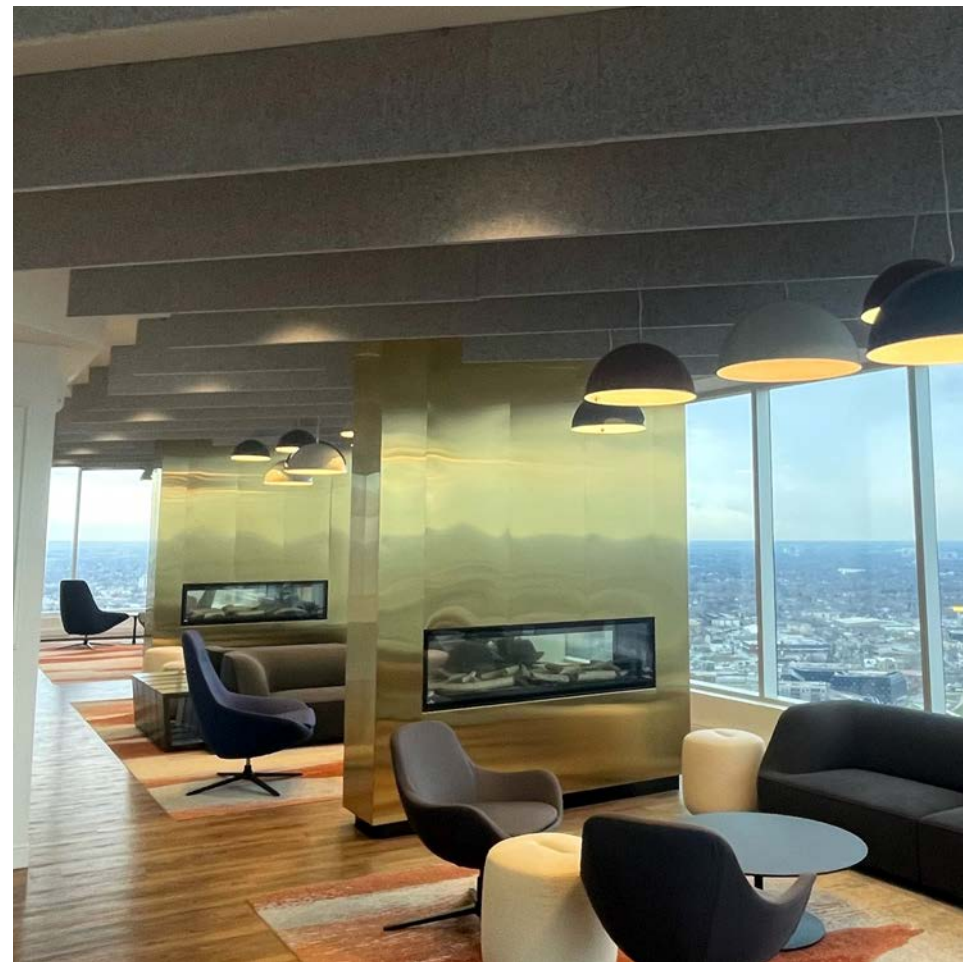

Fins acoustic ceiling baffles offer a sleek and minimalist design

- complimenting every ceiling in any size of room.

Fins on "Fog" Element Colour