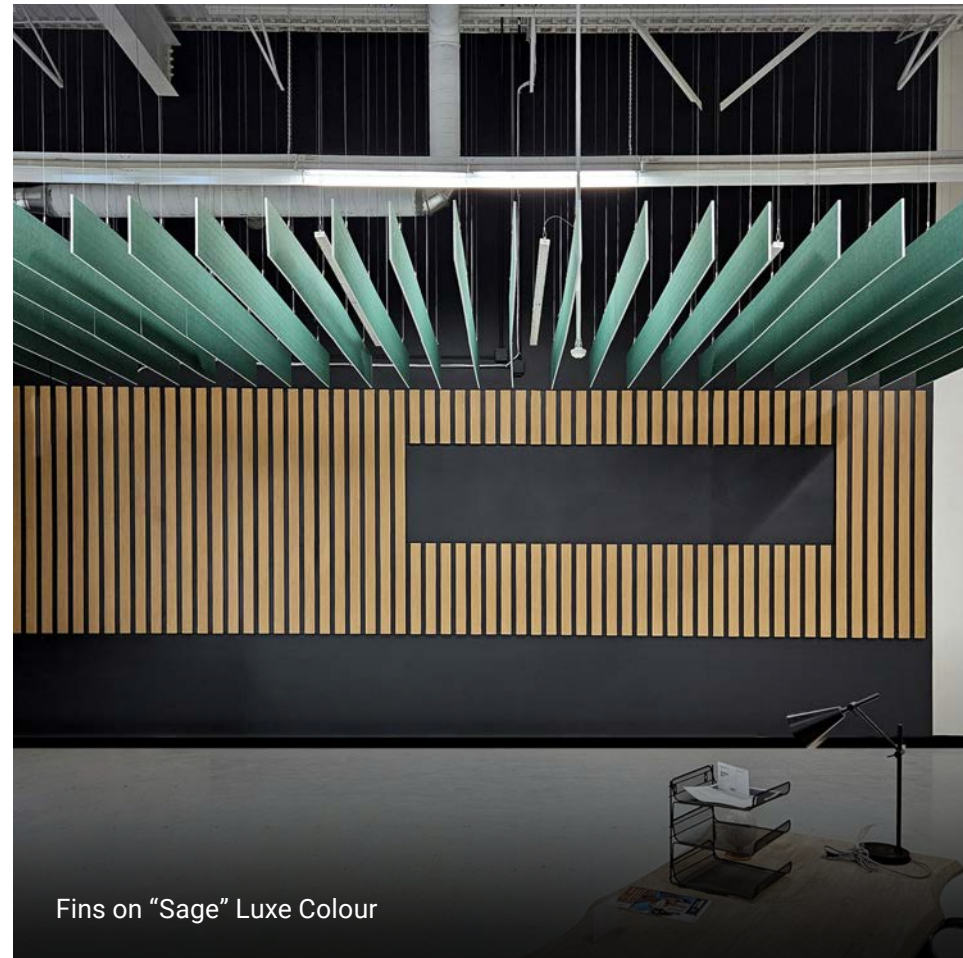

# Fins

In an open space, a bare ceiling will reflect sound back into the room, creating a loud and unpleasant acoustic environment. The independently mounted Hush Fin baffles break up the sound, reducing the echoes and taking care of any unwanted noise.