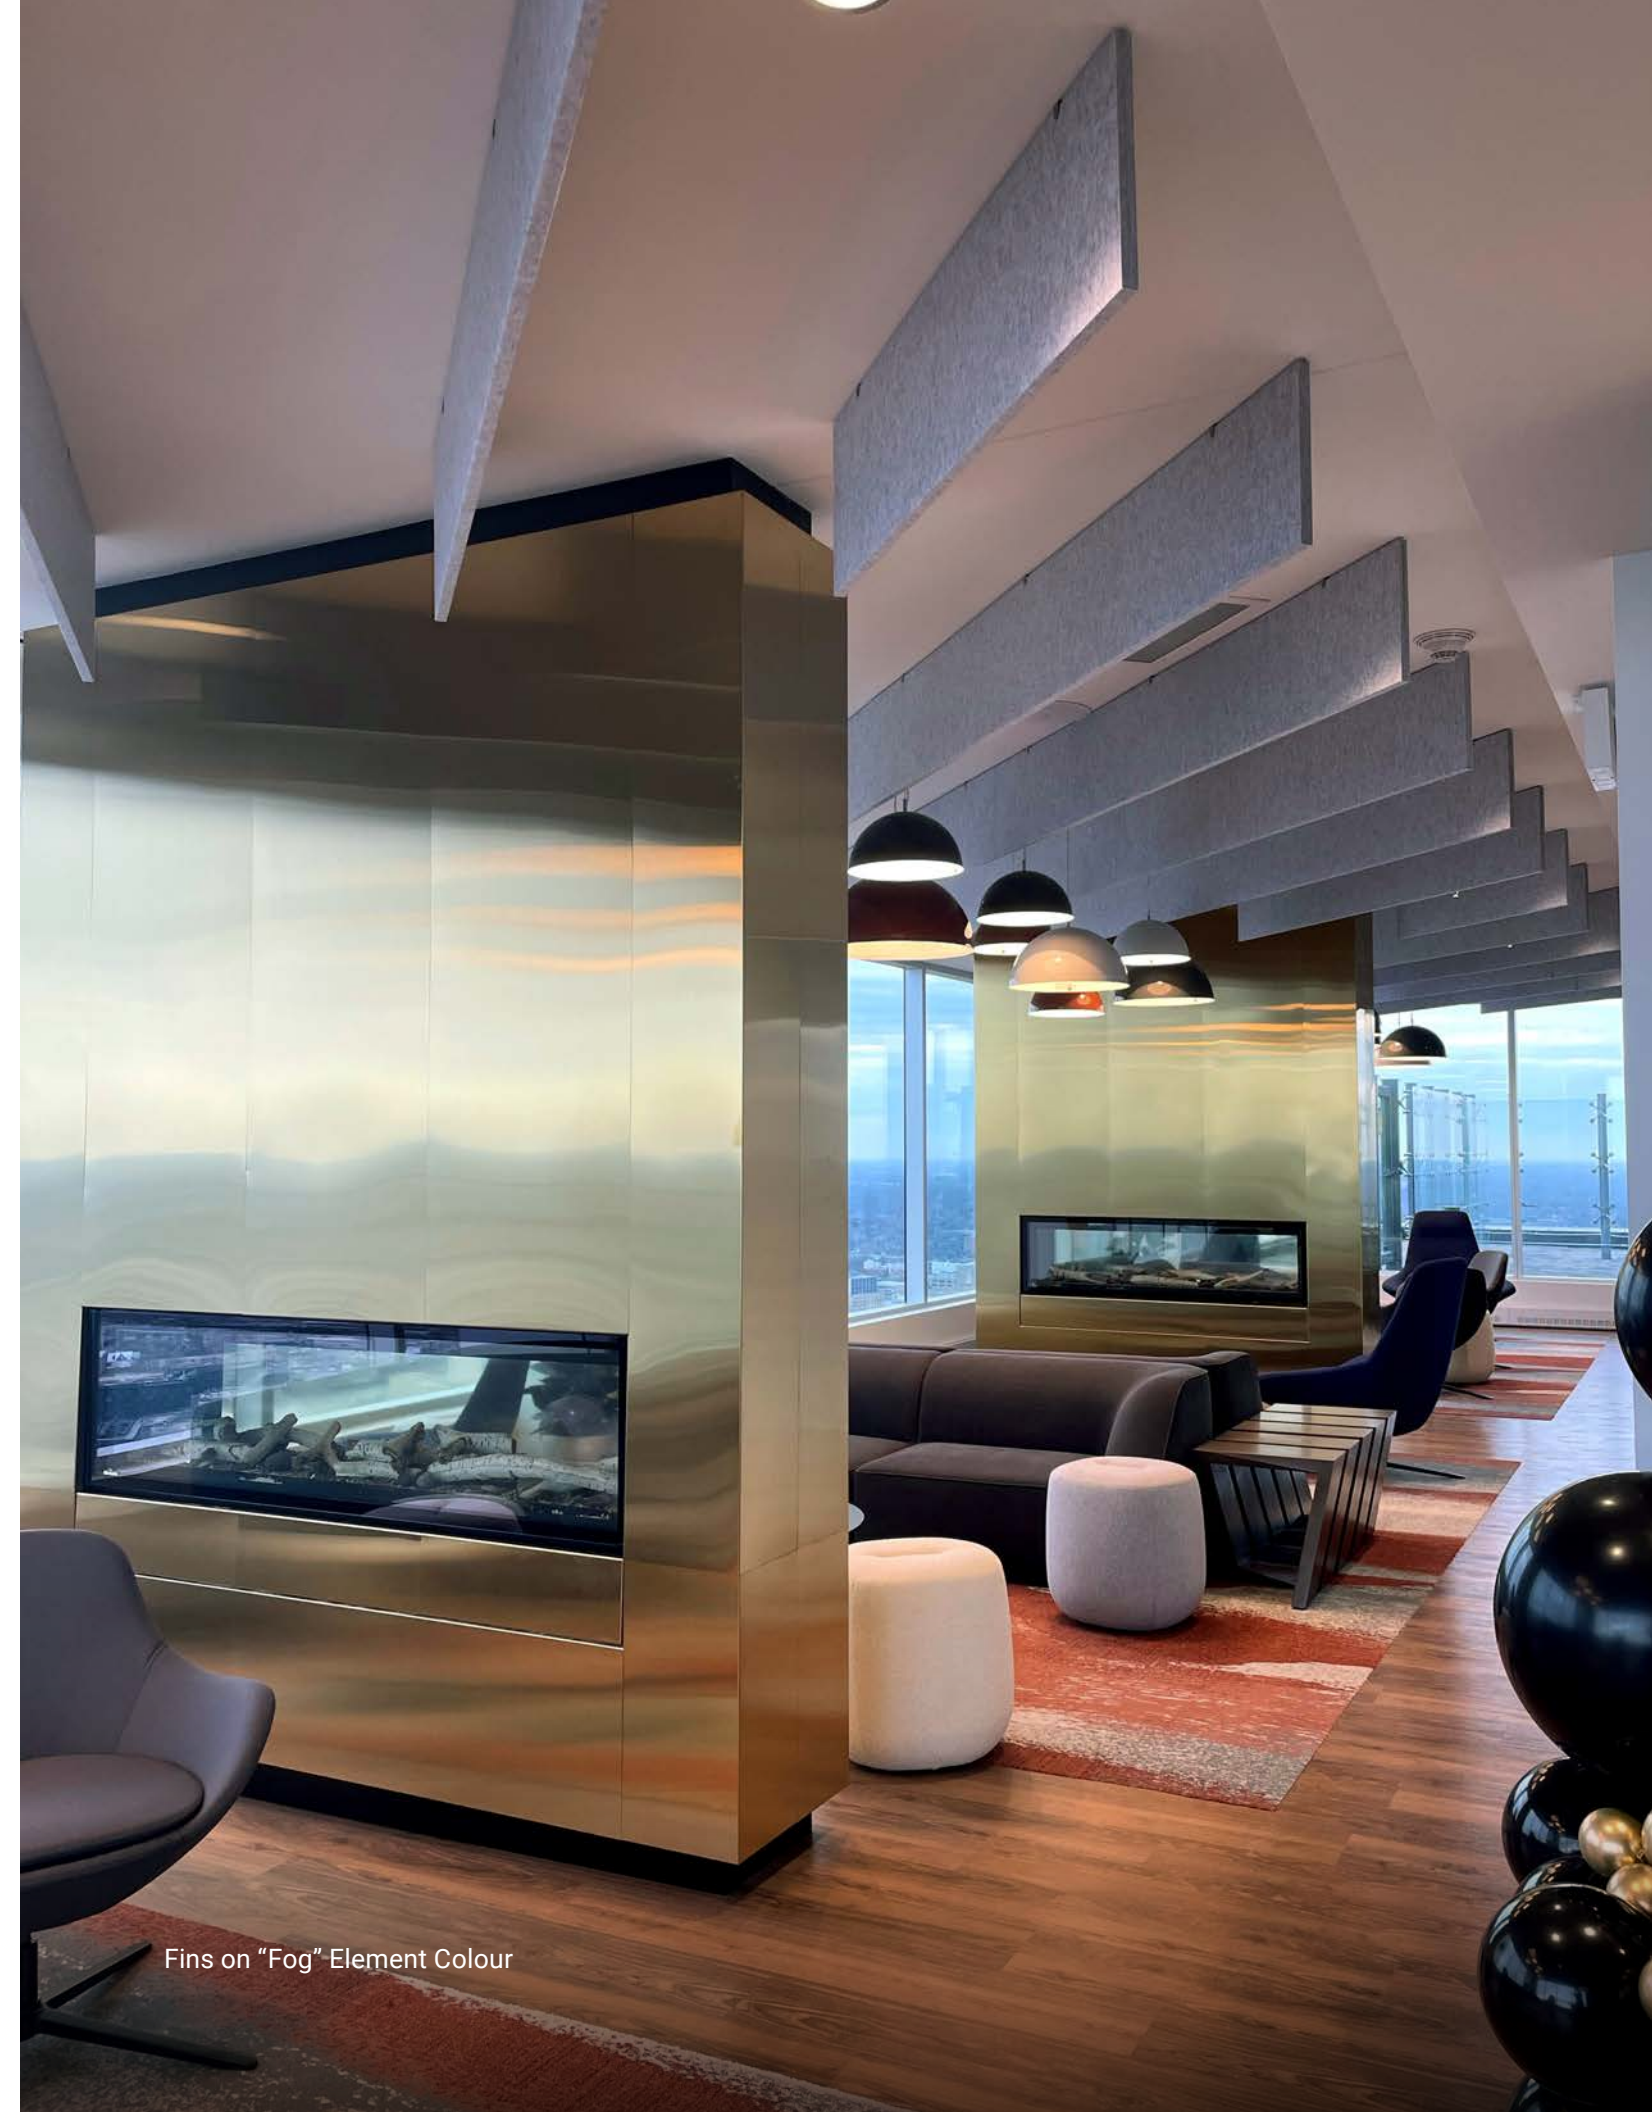

Fins acoustic ceiling baffles offer a sleek and minimalist design

- complimenting every ceiling in any size of room.

Fins on "Fog" Element Colour