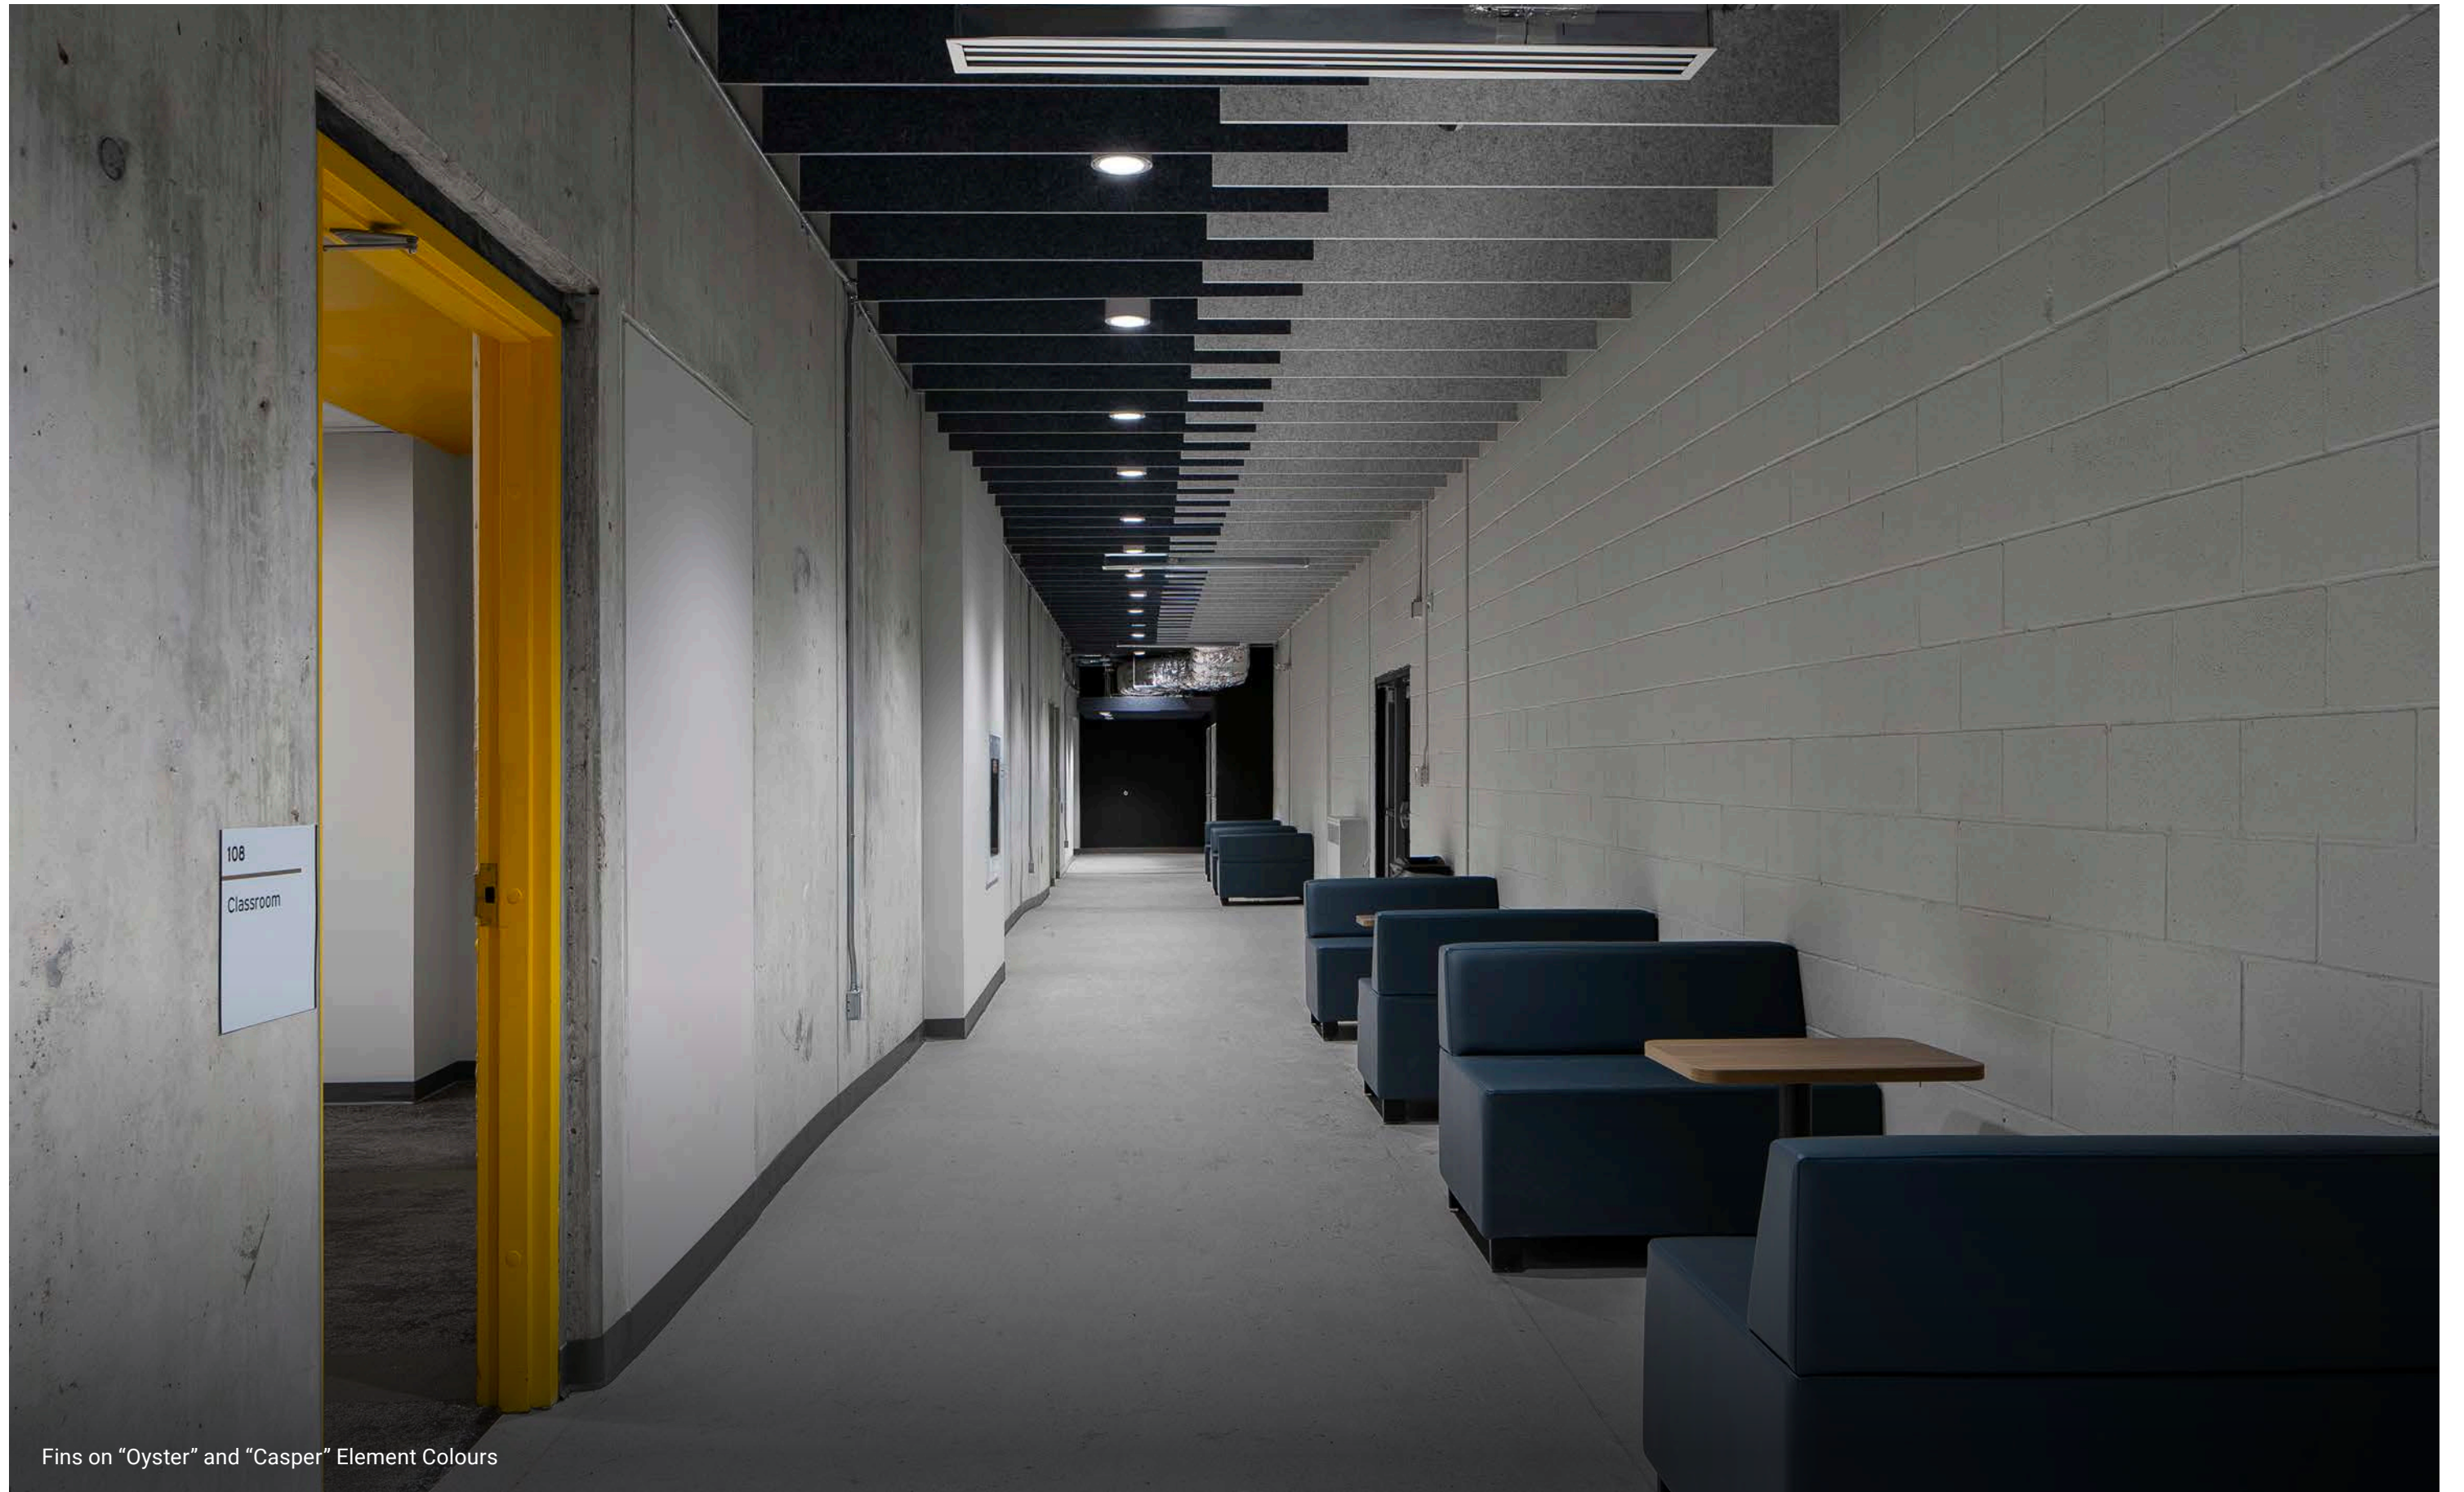

Fins on "Oyster" and "Casper" Element Colours