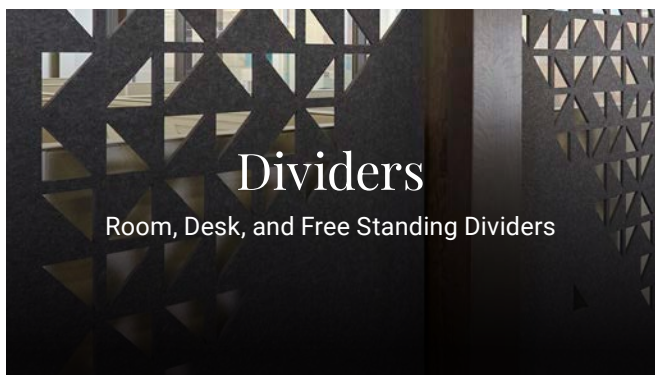

# Fins acoustic ceiling baffles offer a sleek and minimalist design

- complimenting every ceiling in any size of room.

Fins on "Fog" Element Colour

Click on the images and check other acoustic categories: